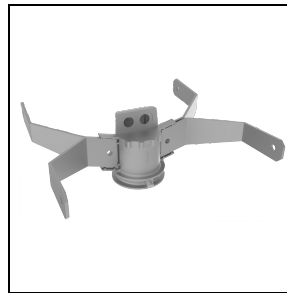

Mechanical features

Shape:	Rectangular	Housing material:	Aluminium
Diffuser material:	Glass	Glow wire test [°C]:	650 °C
Frontal exposed area [m ²]:	0.03	Lateral exposed area [m ²]:	0.03
Top exposed area [m ²]:	0.14		

Photometric data

Optional accessories

GUELL 2.5

310965
Protective grid GUELL 2.5

310982
Wall mount support 1000 mm
■ GR-94 / Metallic grey

310966
Single pole top support GUELL 2.5
■ GR-94 / Metallic grey

310967
Double pole top support GUELL 2.5
■ GR-94 / Metallic grey

14012294
Steel 'U' bolt clamp for Ø 60-80 mm
poles painted aluminium grey
■ GR-94 / Metallic grey

GUELL 2.5 S/W - GUELL 2.5 A/W

To maintain the regular updating of our products, PERFORMANCE in LIGHTING reserves the right to make changes without prior notice. For the most up to date information we always recommend you read the latest version published on the website www.performanceinlighting.com. Delivered luminaire lumen outputs and power consumptions, including losses, are subject to a tolerance of +/- 7%, and unless otherwise stated the values apply to an ambient temperature of 25°C. Terms of warranty are available at <https://www.performanceinlighting.com/qr/company/led-warranty>