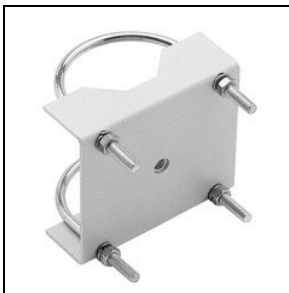

Mechanical features

Shape:	Rectangular	Housing material:	Aluminium
Diffuser material:	Glass	Glow wire test [°C]:	650 °C
Frontal exposed area [m ²]:	0.03	Lateral exposed area [m ²]:	0.03
Top exposed area [m ²]:	0.14		

Photometric data

Optional accessories

GUELL 2.5

310965
Protective grid GUELL 2.5

310982
Wall mount support 1000 mm
■ GR-94 / Metallic grey

310966
Single pole top support GUELL 2.5
■ GR-94 / Metallic grey

310967
Double pole top support GUELL 2.5
■ GR-94 / Metallic grey

14012294
Steel 'U' bolt clamp for Ø 60-80 mm
poles painted aluminium grey
■ GR-94 / Metallic grey

GUELL 2.5 S/W - GUELL 2.5 A/W

To maintain the regular updating of our products, PERFORMANCE in LIGHTING reserves the right to make changes without prior notice. For the most up to date information we always recommend you read the latest version published on the website www.performanceinlighting.com. Delivered luminaire lumen outputs and power consumptions, including losses, are subject to a tolerance of +/- 7%, and unless otherwise stated the values apply to an ambient temperature of 25°C. Terms of warranty are available at <https://www.performanceinlighting.com/qr/company/led-warranty>