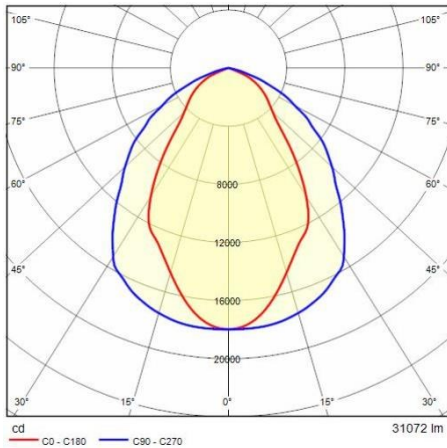

Photometric data