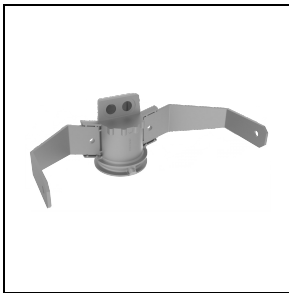

Mechanical features

Shape:	Rectangular	Housing material:	Aluminium
Diffuser material:	Glass	Glow wire test [°C]:	650 °C
Frontal exposed area [m ²]:	0.03	Lateral exposed area [m ²]:	0.03
Top exposed area [m ²]:	0.14		

Photometric data

Optional accessories

GUELL 2.5

310965
Protective grid GUELL 2.5

310982
Wall mount support 1000 mm
■ GR-94 / Metallic grey

310966
Single pole top support GUELL 2.5
■ GR-94 / Metallic grey

310967
Double pole top support GUELL 2.5
■ GR-94 / Metallic grey

14012294
Steel 'U' bolt clamp for Ø 60-80 mm
poles painted aluminium grey
■ GR-94 / Metallic grey

GUELL 2.5 S/W - GUELL 2.5 A/W

To maintain the regular updating of our products, PERFORMANCE in LIGHTING reserves the right to make changes without prior notice. For the most up to date information we always recommend you read the latest version published on the website www.performanceinlighting.com. Delivered luminaire lumen outputs and power consumptions, including losses, are subject to a tolerance of +/- 7%, and unless otherwise stated the values apply to an ambient temperature of 25°C. Terms of warranty are available at <https://www.performanceinlighting.com/qr/company/led-warranty>