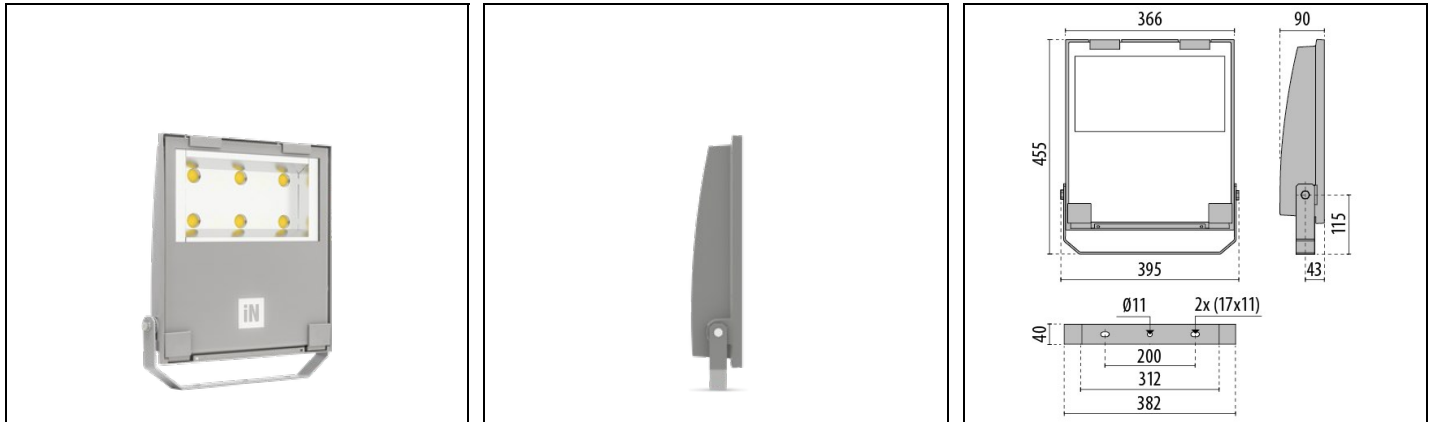

GUELL 2.5 S/W

Part number 3117394

Description

LED floodlight for indoor and outdoor, comprising:

- Die-cast aluminium housing, polyester powder coat finish ISO 9227/12944 - ISO 9223 (C5)
- Extra clear, toughened, flat glass diffuser
- High-performance polished, oxidised, iridescence-free, aluminium reflector (Al 99.99)
- Anti-ageing custom moulded silicone sealing gasket(s)
- Cable gland M20x1.5 for cables Ø 10- Ø 14 mm
- Stainless steel locking hardware
- Fully integrated stainless steel aluminium spring clips
- Powder-coated steel tiltable bracket
- ON/OFF, DALI and 1-10V version available. Consult Factory
- Integral surge protection device (SPD) against mains overvoltages up to 10 kV (CM/DM)
- High asymmetrical distributions low-glare optic options available (A50/W versions)
- Openable and maintainable luminaire (future-proof)
- Other colour temperatures (CCT) and colour rendering index (CRI) options available. Consult factory
- Design by GIORGIO LODI

Product data

ETIM Group:	EG000027	ETIM Class:	EC001744
-------------	----------	-------------	----------

General information

Lampholder:	LED	Light source:	LED
Lightsource lumen output [lm]:	36440	Luminaire lumen output [lm]:	31072
Luminaire wattage [W]:	227 W	Luminous efficacy [lm/W]:	137
CRI:	80	Colour temperature [K]:	4000
Colour / Finishing:	GR-94 / Metallic grey / Textured	IP degree of protection:	IP66
IK-J-xxIP:	IK07 3J xx5	Protection class:	I
Optic:	S/W - Symmetric Wide	Net weight [kg]:	8
Overall length [mm]:	395	Overall width [mm]:	455
Overall height [mm]:	90		

Mechanical features

Shape:	Rectangular	Housing material:	Aluminium
Diffuser material:	Glass	Glow wire test [°C]:	650 °C
Frontal exposed area [m ²]:	0.03	Lateral exposed area [m ²]:	0.03
Top exposed area [m ²]:	0.14		